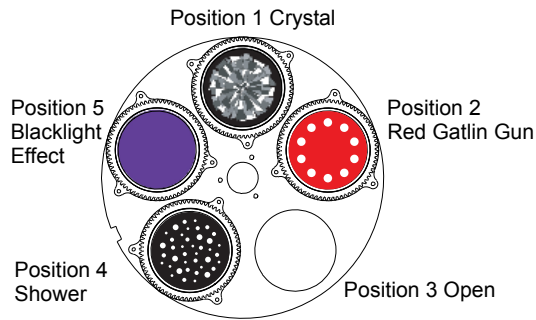

DMX Channels

Channel	Function
1	Pan
2	
3	Tilt
4	
5	Color Function
6	Cyan
7	Magenta
8	Yellow
9	Litho Wheel Position
10	Litho Rotate Function
11	Litho Rotate
12	
13	Soft Edge
14	Zoom
15	Focus

Channel	Function
16	Iris
17	Shutter/Lamp Functions
18	Shutter
19	Dimmer
20	MSpeed
21	Macro
22	Control
23	LED Tracking Dim
24	LED Tracking Function
25	LED Tracking Red
26	
27	LED Tracking Green
28	
29	LED Tracking Blue
30	

Fixture/Universe: 17

Gobo Wheel

Position	Description	Part Number
1	Crystal, Litho	A1141095
2	Red Gatlin Gun, Litho	A1142029
3	Open	NA
4	Shower, Litho	A1141471
5	Blacklight Effect	80510331

LithoPattern Specifications

Diameter: 64.9 mm ± .23 mm (2.56in ± .008in)

Maximum image area: 59.69 mm ± 0.25 mm (2.35 in ± .01 in)

Concentricity of Clear Aperture: ± .18 mm (.007 in)

Maximum Thickness: 2.80 mm (.11 in)

© 2009, Barco Lighting Systems, Inc. All specifications subject to change without notice.